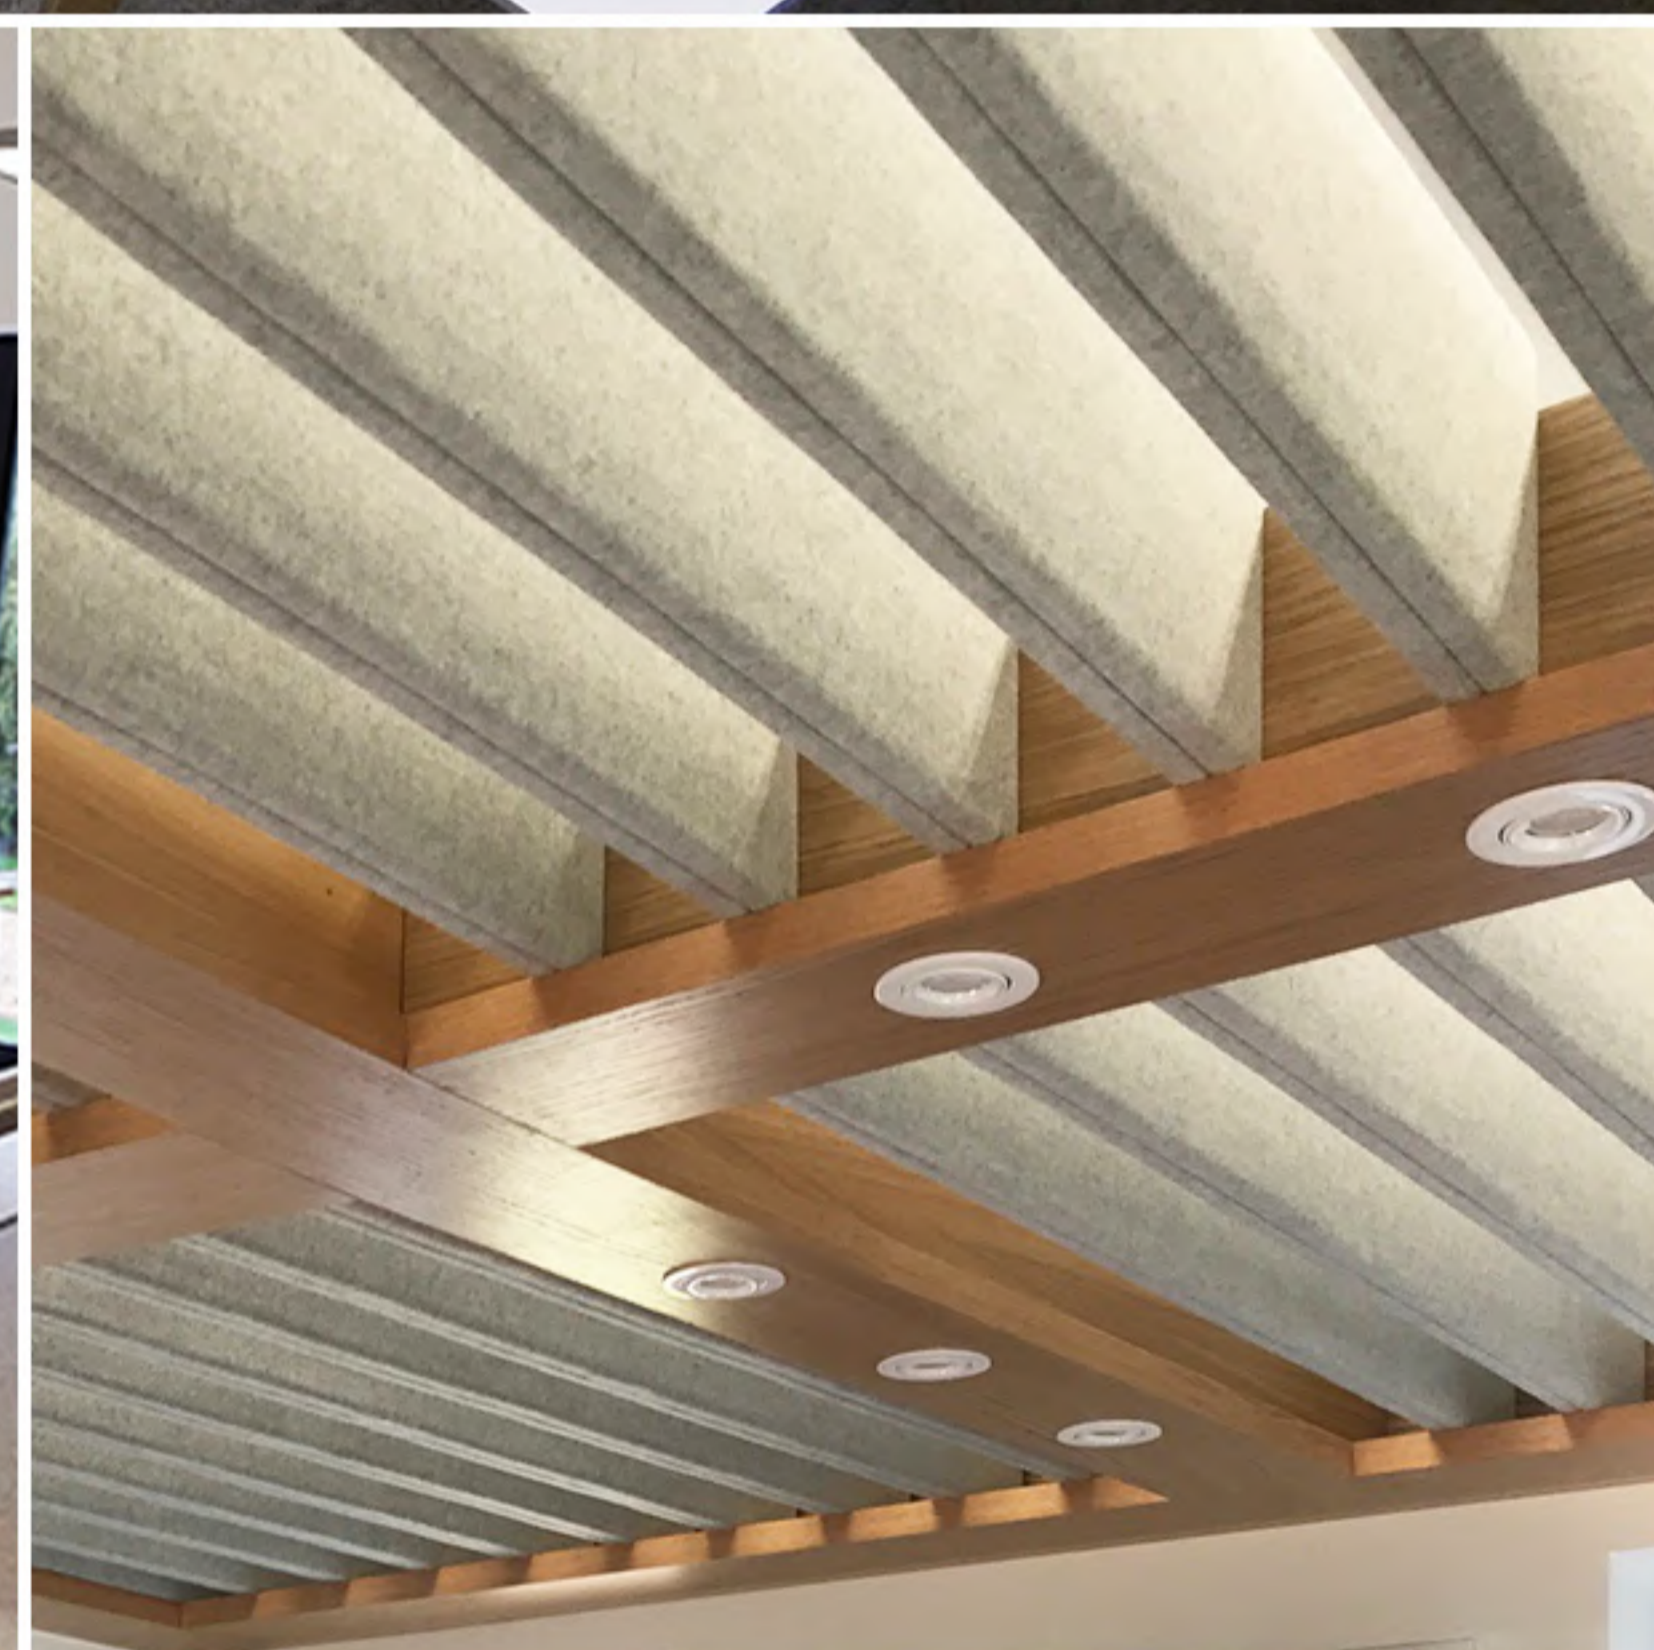

The Professional Fundraiser

SIZE

308 sqm

LOCATION

Astwic

SECTOR

Financial

CONTRACT VALUE

£98,000 (multiple projects)

Our task was to fit-out the building and provide a smart furniture layout working to brand guidelines. We succeeded in delivering the project within a tight time frame.

We helped The Professional Fundraiser to select the most appropriate furniture for their needs and budget. Bespoke joinery solutions were designed and presented to help them create a meeting space. The acoustic wall panels were used to create a colorful abstract mosaic and not only reduced the noise levels but brought some colours to the space.

WORK CARRIED OUT INCLUDED

- Office furniture
- Joinery
- Internal partitioning - glass & solid
- Silicon jointed glass

apex
creative office interiors

01582 492434

www.apex-office.com

info@apex-office.com